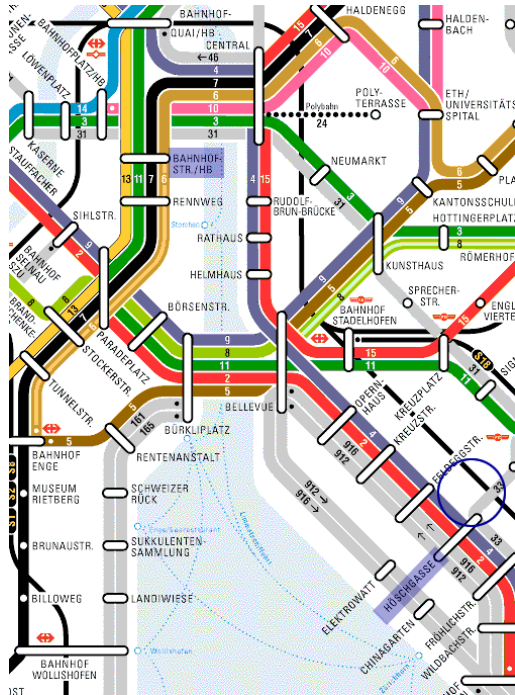

Directions to our Zurich office by tram

From Main Station/ Bahnhofstrasse / Bellevue take tram no.2 or no.4 (direction "Tiefenbrunnen") until station Höschgasse. The intersection road ahead with the pharmacy at its corner is Höschgasse.

Turn left on Höschgasse heading east for approx. 30 meters (one block) at Riesbachstrasse; turn left into Riesbachstrasse heading north on Riesbachstrasse for approx. 100 meters to the last office complex at the very end of Riesbachstrasse on the left side.